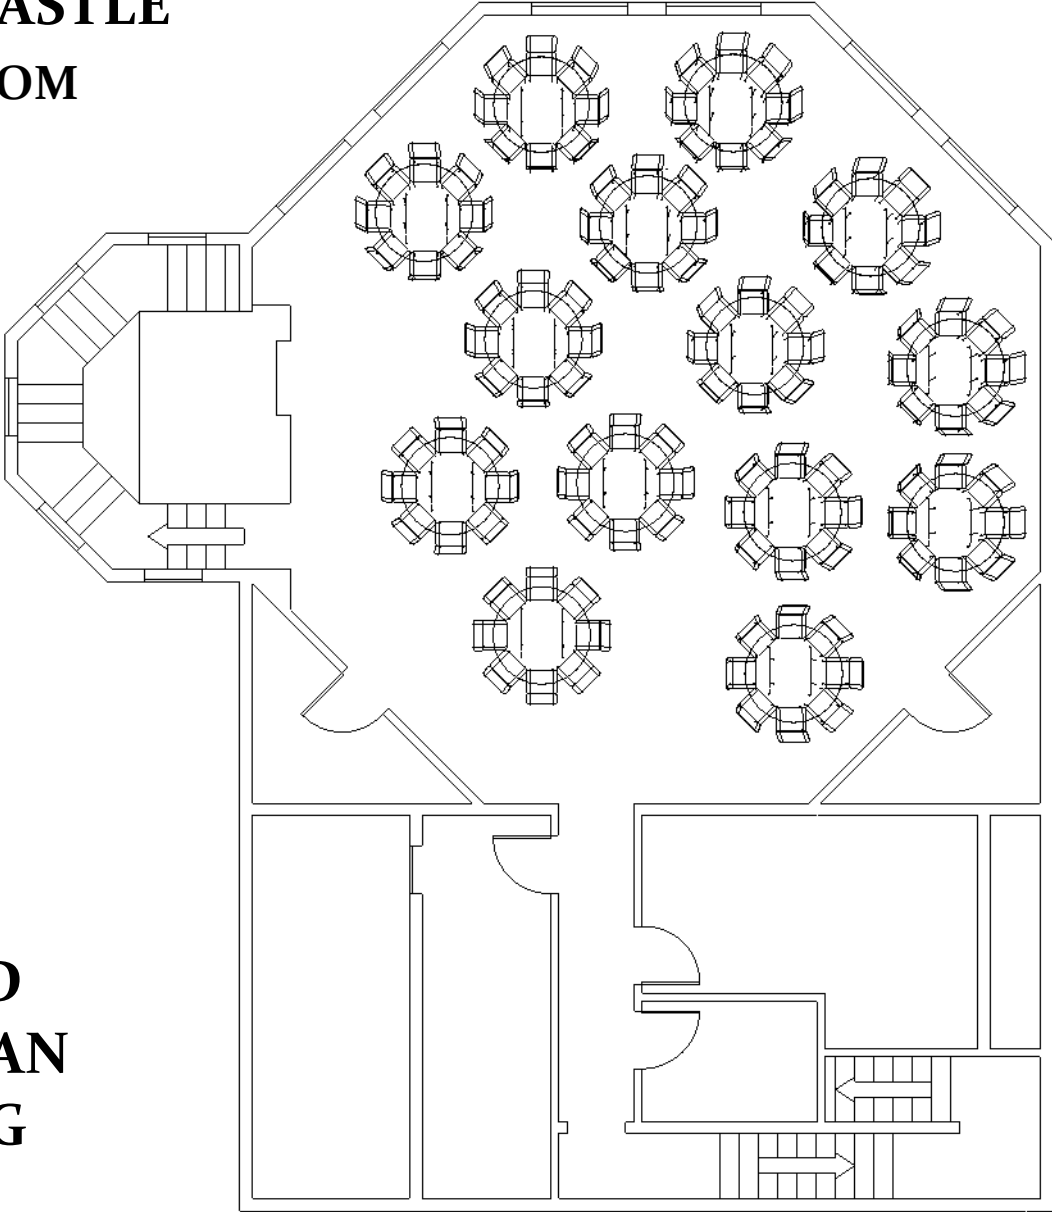

SWAN LAKE CASTLE

BANQUET ROOM

**PROPOSED
SEATING PLAN
112 SEATING**