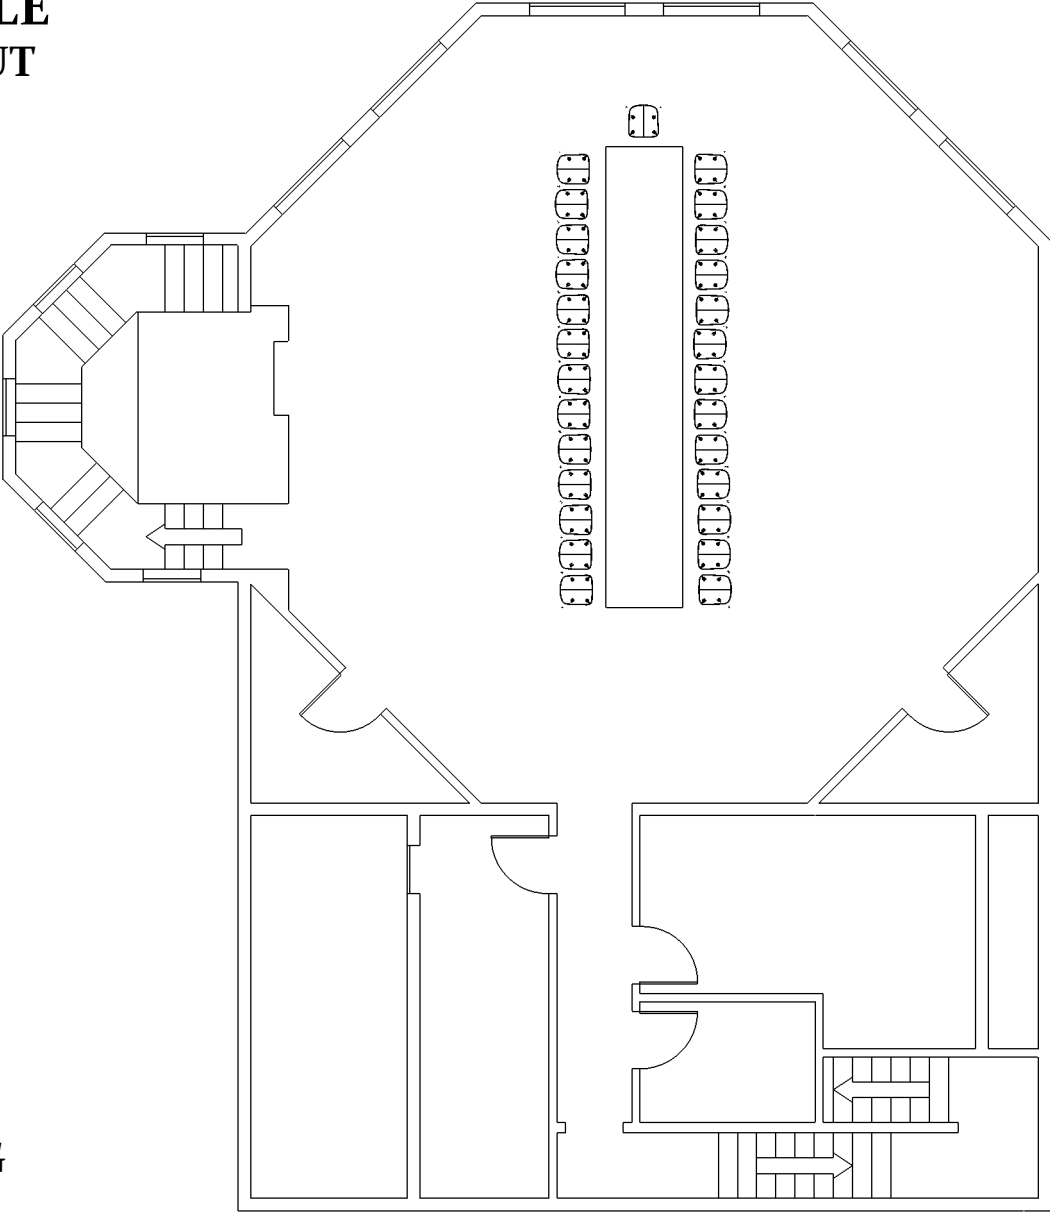

**SWAN LAKE CASTLE
BOARDROOM LAYOUT**

CAPACITY : 27 SEATING